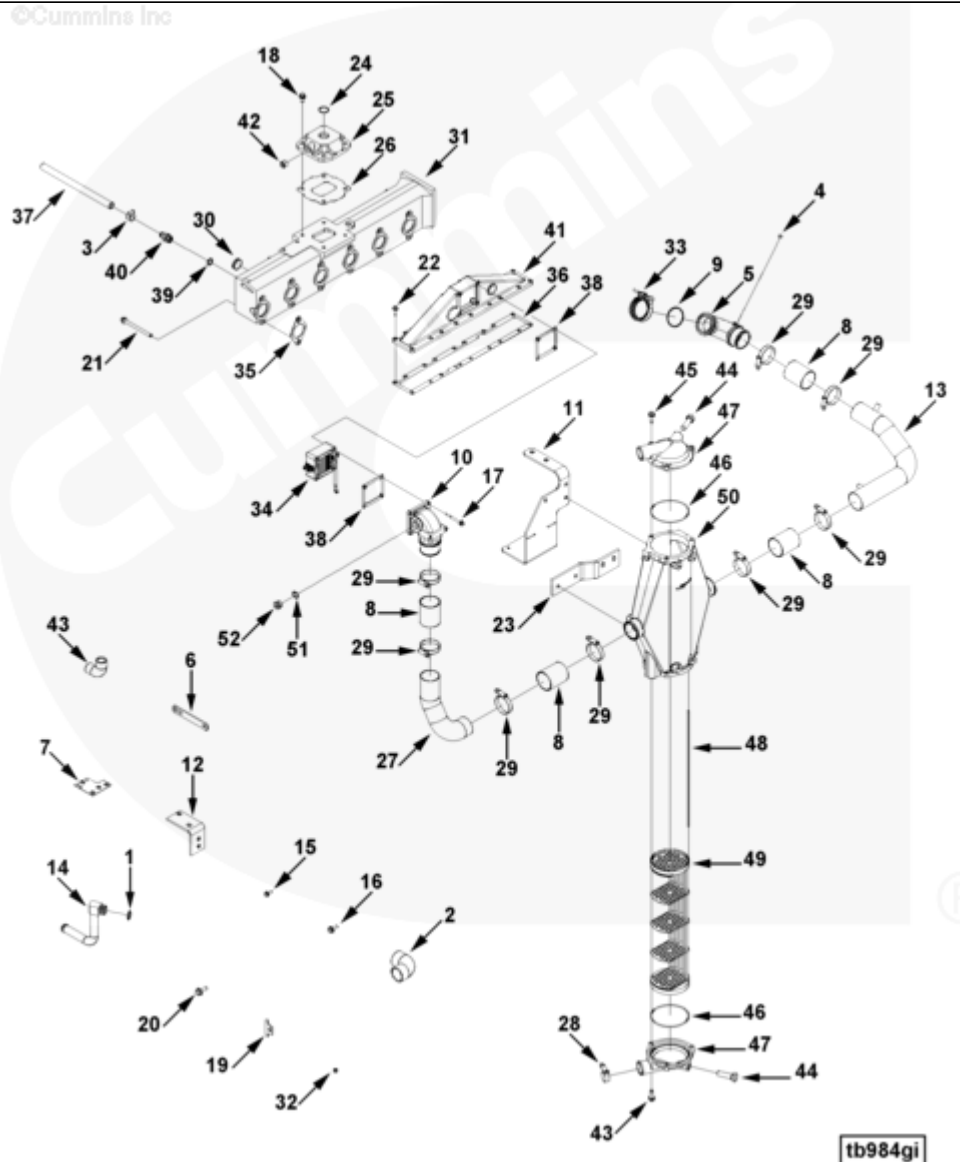

Parts Catalog - Option Detail

Electronic Parts Catalog - Option Detail				
Option	Group	Graphic	Film Card	Date
TB9468-06	10.06.1	tb984gi	Z	26-JAN-99
Engines	6C8.3, C GAS PLUS CM556, G8.3, G8.3 CM558, GTA8.3 CM558, ISC CM2150, ISC CM554, ISC CM850, ISC8.3 CM2250, ISC8.3 G CM2180 C101, ISL CM2150, ISL CM554, ISL CM850, ISL G CM2180, ISL8.9 CM2150 L110, ISL8.9 CM2880 L112, ISL9 CM2150 SN, ISL9 CM2250, ISL9 CM2350 L101, ISL9 CM2350 L111, ISLE4 CM850, L GAS PLUS CM556, L8.9, L8.9 L121, L8.9G CMOH2.0 L125B, L9 CM2350 L116B, L9 CM2350 L119B, L9 CM2350 L120C, L9 CM2350 L123B, L9.3 L105, L9.5 L117, L9N CM2380 L124B, QSC8.3 CM2250, QSC8.3 CM2880 C102, QSC8.3 CM554, QSC8.3 CM850(CM2850), QSL9 CM2250, QSL9 CM2250 L115, QSL9 CM2350 L102, QSL9 CM2350 L107, QSL9 CM2350 L118, QSL9 CM2350 L122, QSL9 CM554, QSL9 CM850(CM2850), QSL9 G CM558, QSL9 M CM2250 L106, QSL9.3 CM2880 L113			

Cart	Ref No	Part Number	Part Description	Required	Remarks
View My Cart					
		TB9468-06	Turbocharger Location		MR - LOCATION, TURBOCHARGER... (More)
					Engine Family: C Series
					Cylinders: 6
					Exhaust Outlet Location:
					RMSO
					Aspiration: Sea Water
					Aftercooled
					Crossover Routing: Low rear
					Oil Supply Routing: Inboard
					Exh. Manifold Type: Wet
					Intake Cover Provided: Yes
					Intake Connection OD (in):
					2.5
					Turbine Outlet Flange Type:
					4 Bolt
					Turbo Type: Non-Wastegate
					Structure Code: 02 EBM
					Requires Air Heater: Yes
					Compressor Outlet Flange
					Type: Half Marmon
					Base Turbo ID17: 3538623
					1 Inch Water Supply for Turbo
					Cooling
<input type="checkbox"/>	1	145530	O-Ring Seal	1	
<input type="checkbox"/>	2	176743	Elbow Hose	1	
<input type="checkbox"/>	3	210753	Hose Clamp	1	9/16 - 1 1/4 in.